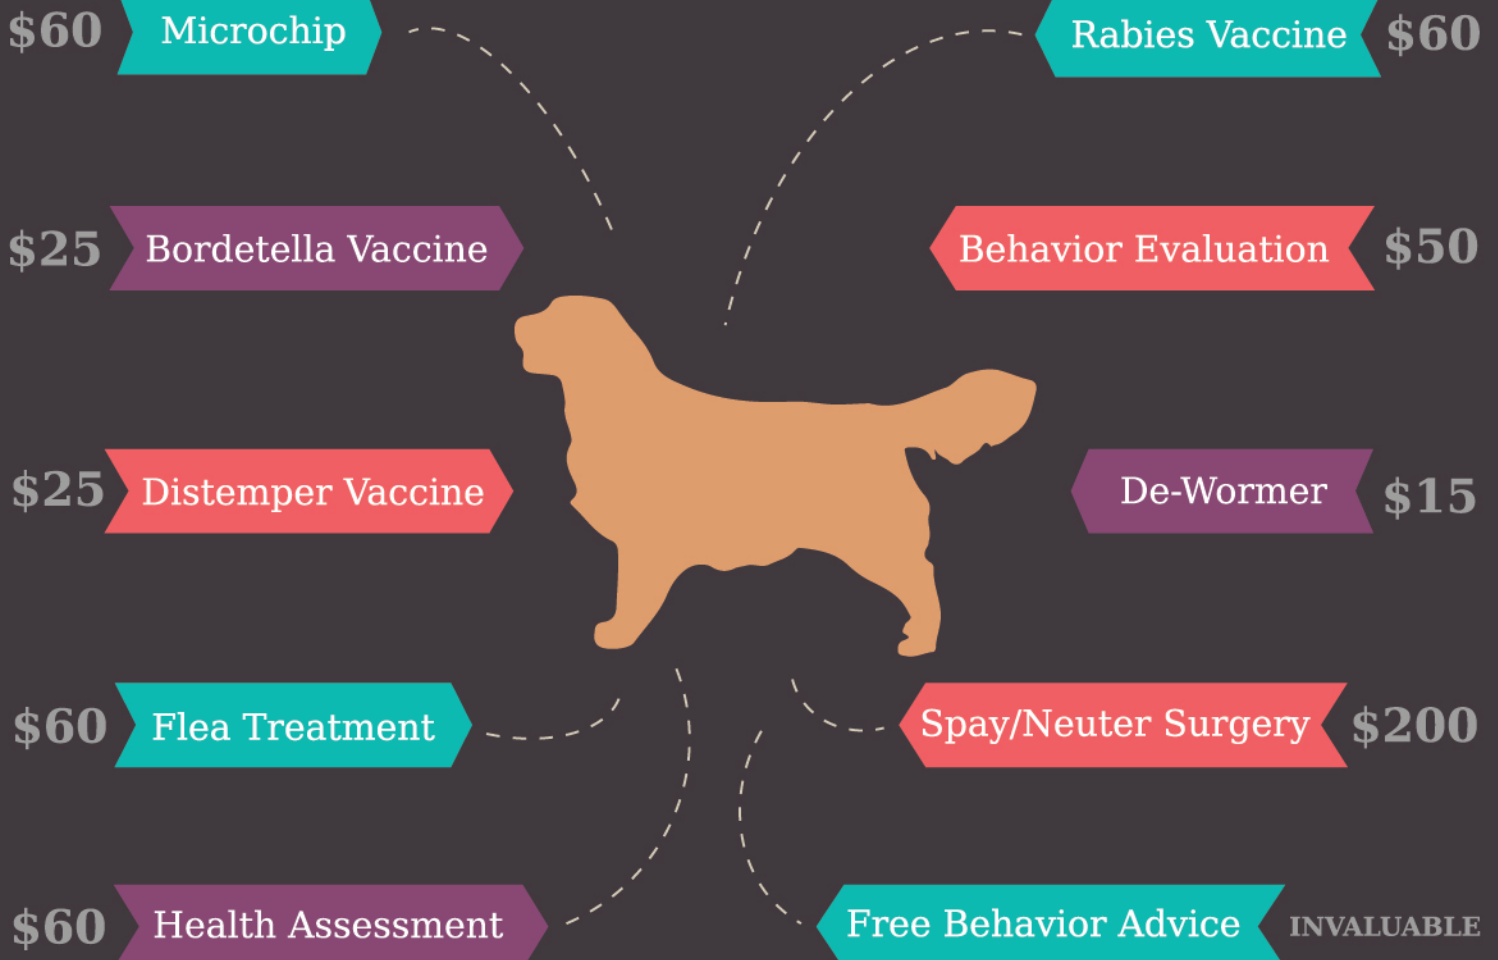

WHAT IS INCLUDED WITH A DOG ADOPTION?

Total price to receive the services listed above if performed by a local **vet clinic totals \$450!** (plus the time of multiple vet visits)

Adoption price for a dog that has already recieved all of these services through **OAHS \$250**